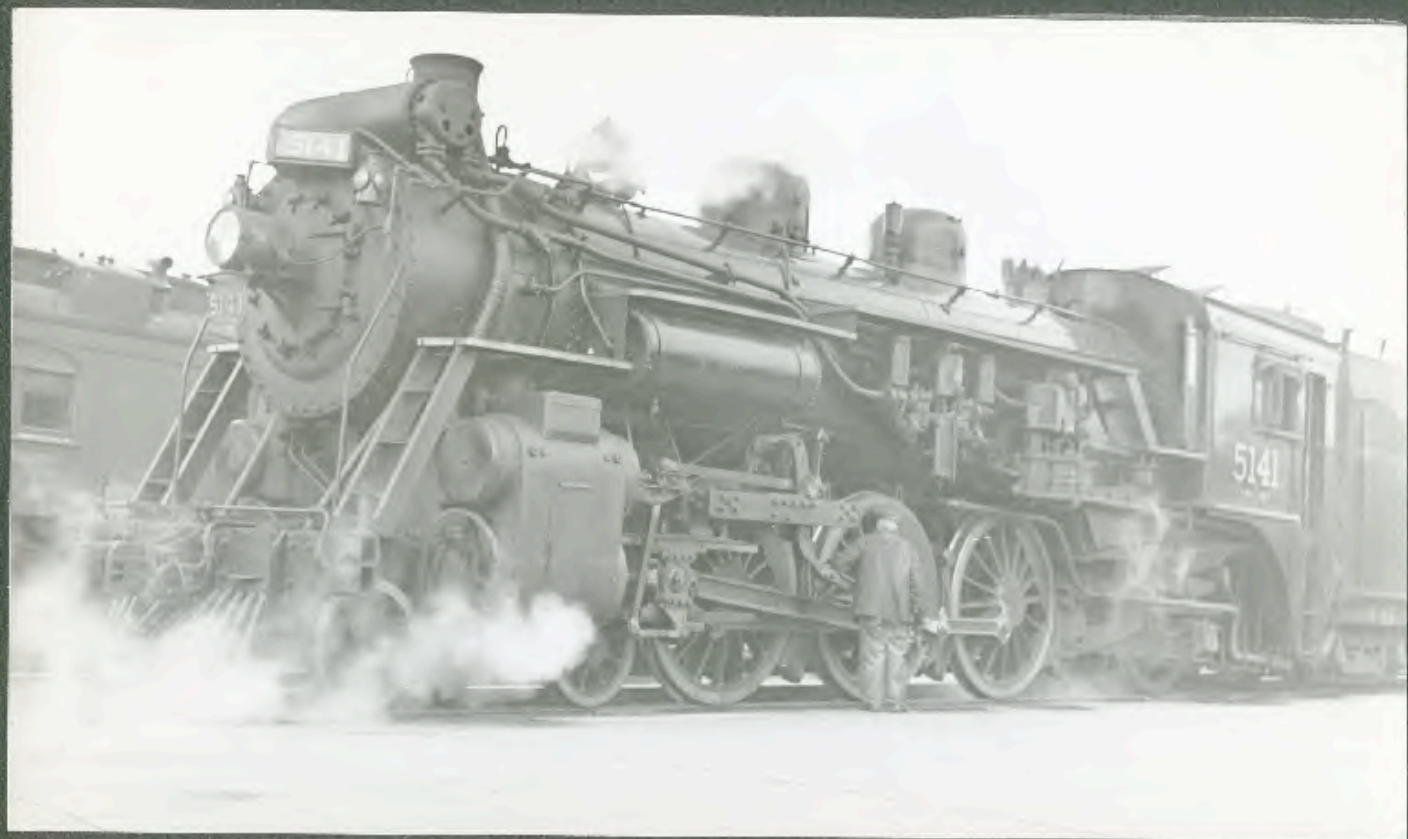

Homeward Bound
—
MANOEUVRE practice
&
M.G. instruction
(Sgt. Shaw)

A HEARTY
SUPPER.

GAS
DRILL

" ON WAR SERVICE -

Troop train Engine -

"Blitz" (Oct 42)

'Blitz'

OCT 42